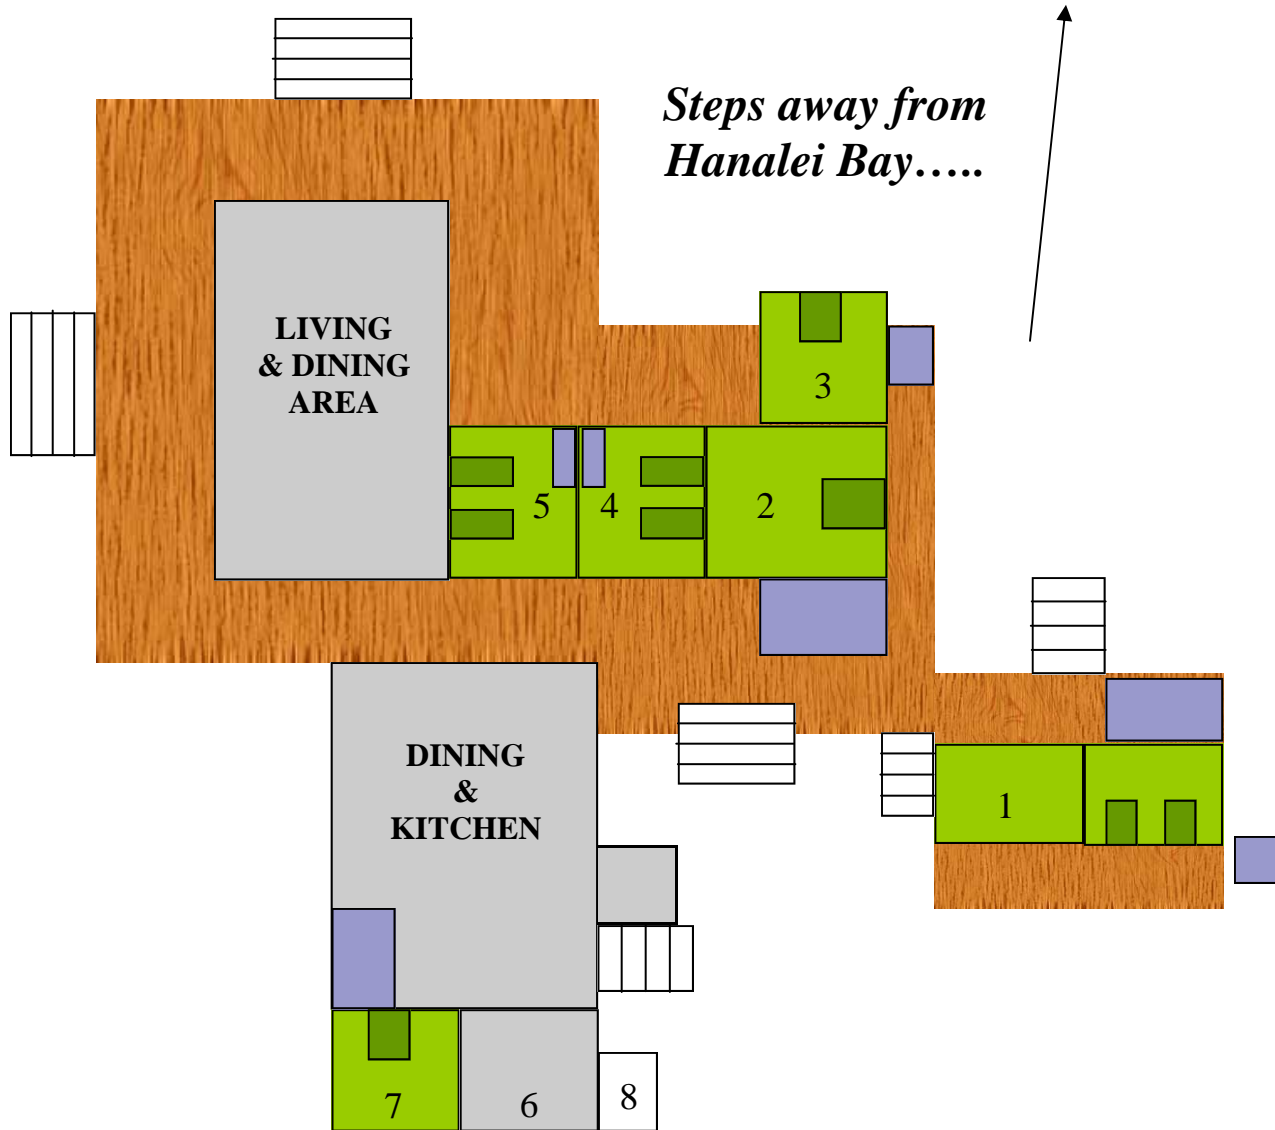

# Kauikeolani Floor Plan

**LEGEND**

- 1 - Library & Alice's Wing:
  - 2 Queen
- 2 - Master Bed: 1 King
- 3 - Den Bedroom: 1 King
- 4 - Guest: 2 Queen
- 5 - Guest: 2 Queen
- 6 - Laundry
- 7 - 1 Queen
- 8 - Outside Shower

-  Beds
-  Bathrooms
-  Lanai
-  Rooms
-  Common Area